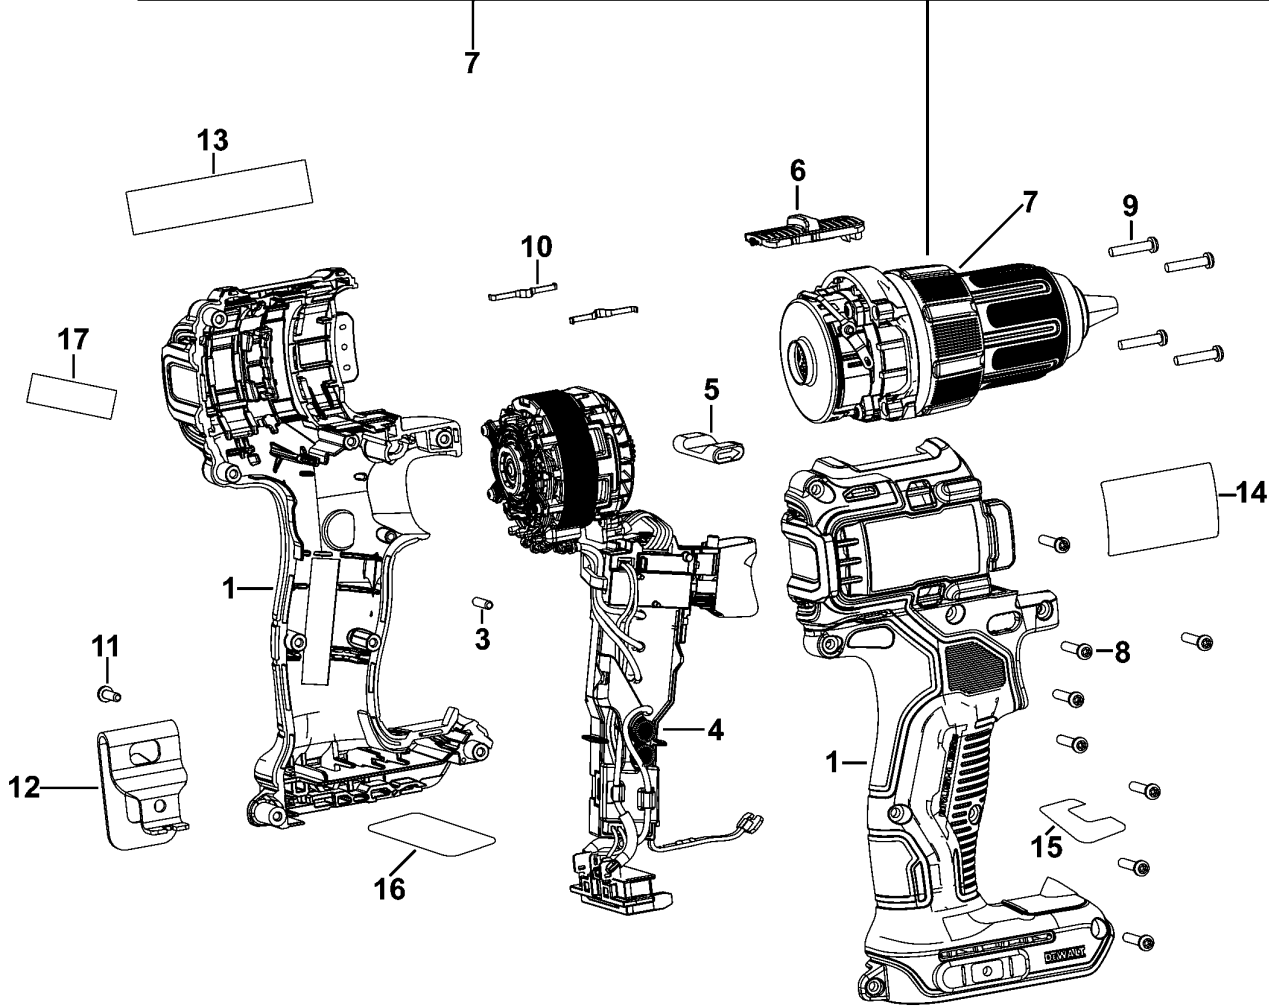

DCD709 HAMMER DRILL 1

Parts List DCD709 HAMMER DRILL 1

Item	Part Number	Qty	Part Description	General Description	Other Info	Repair Inst	Markets
1	N637986	1	HOUSING SA			No	QW
3	N071836	1	ROLL PIN			No	QW
4	N696820	1	MOTOR & SWITCH SA			No	QW
5	N399342	1	ACTUATOR FWD/REV			No	QW
6	N696450	1	SELECTOR SA			No	QW
7	N702455	1	TRANSMISSION SA			No	QW
8	N463678	8	SCREW			No	QW
9	N474504	4	SCREW			No	QW
10	N014681	2	LEAF SPRING			No	QW
11	N042665	1	SCREW			No	QW
12	N086039	1	HOOK			No	QW
13	N616498	1	BRAND LABEL			No	QW
14	N614903	1	RATING PLATE			No	QW
16	N592684	1	LABEL			No	QW
17	N618507	1	LABEL			No	QW
18	N696825	1	CLUTCH HOUSING KIT			No	QW
19	N602515	1	SPRING			No	QW
20	N544404	1	WASHER			No	QW
21	NA028712	1	SPRING			No	QW
22	N647198	1	HOLDER			No	QW
23	N543649	1	NUT			No	QW
24	N598613	1	GEAR			No	QW
25	N598614	1	GEAR			No	QW
26	N618571	1	WASHER			No	QW
27	N613395	1	WASHER			No	QW
28	N616763	1	SPRING			No	QW
29	N618143	1	COLLAR			No	QW
30	N696446	1	SPINDLE SA			No	QW
31	N039795	5	SCREW			No	QW
32	N196034	1	CHUCK KEYLESS	metal Chuck		No	QW
33	N092854	1	SCREW			No	QW
34	330004-27	1	BEARING NEEDLE			No	QW