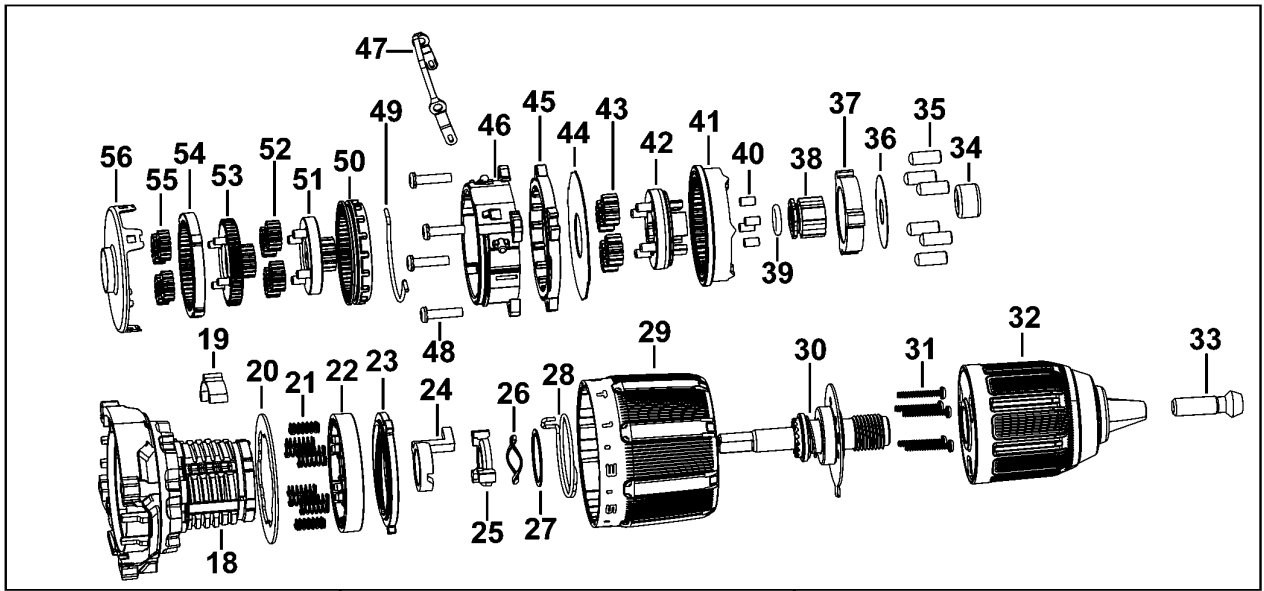

DCD709 HAMMER DRILL 1

Parts List DCD709 HAMMER DRILL 1

Item	Part Number	Qty	Part Description	General Description	Other Info	Repair Inst	Markets
1	N637986	1	HOUSING SA			No	QW
3	N071836	1	ROLL PIN			No	QW
4	N696820	1	MOTOR & SWITCH SA			No	QW
5	N399342	1	ACTUATOR FWD/REV			No	QW
6	N696450	1	SELECTOR SA			No	QW
7	N702455	1	TRANSMISSION SA			No	QW
8	N463678	8	SCREW			No	QW
9	N474504	4	SCREW			No	QW
10	N014681	2	LEAF SPRING			No	QW
11	N042665	1	SCREW			No	QW
12	N086039	1	HOOK			No	QW
13	N616498	1	BRAND LABEL			No	QW
14	N614903	1	RATING PLATE			No	QW
16	N592684	1	LABEL			No	QW
17	N618507	1	LABEL			No	QW
18	N696825	1	CLUTCH HOUSING KIT			No	QW
19	N602515	1	SPRING			No	QW
20	N544404	1	WASHER			No	QW
21	NA028712	1	SPRING			No	QW
22	N647198	1	HOLDER			No	QW
23	N543649	1	NUT			No	QW
24	N598613	1	GEAR			No	QW
25	N598614	1	GEAR			No	QW
26	N618571	1	WASHER			No	QW
27	N613395	1	WASHER			No	QW
28	N616763	1	SPRING			No	QW
29	N618143	1	COLLAR			No	QW
30	N696446	1	SPINDLE SA			No	QW
31	N039795	5	SCREW			No	QW
32	N196034	1	CHUCK KEYLESS	metal Chuck		No	QW
33	N092854	1	SCREW			No	QW
34	330004-27	1	BEARING NEEDLE			No	QW